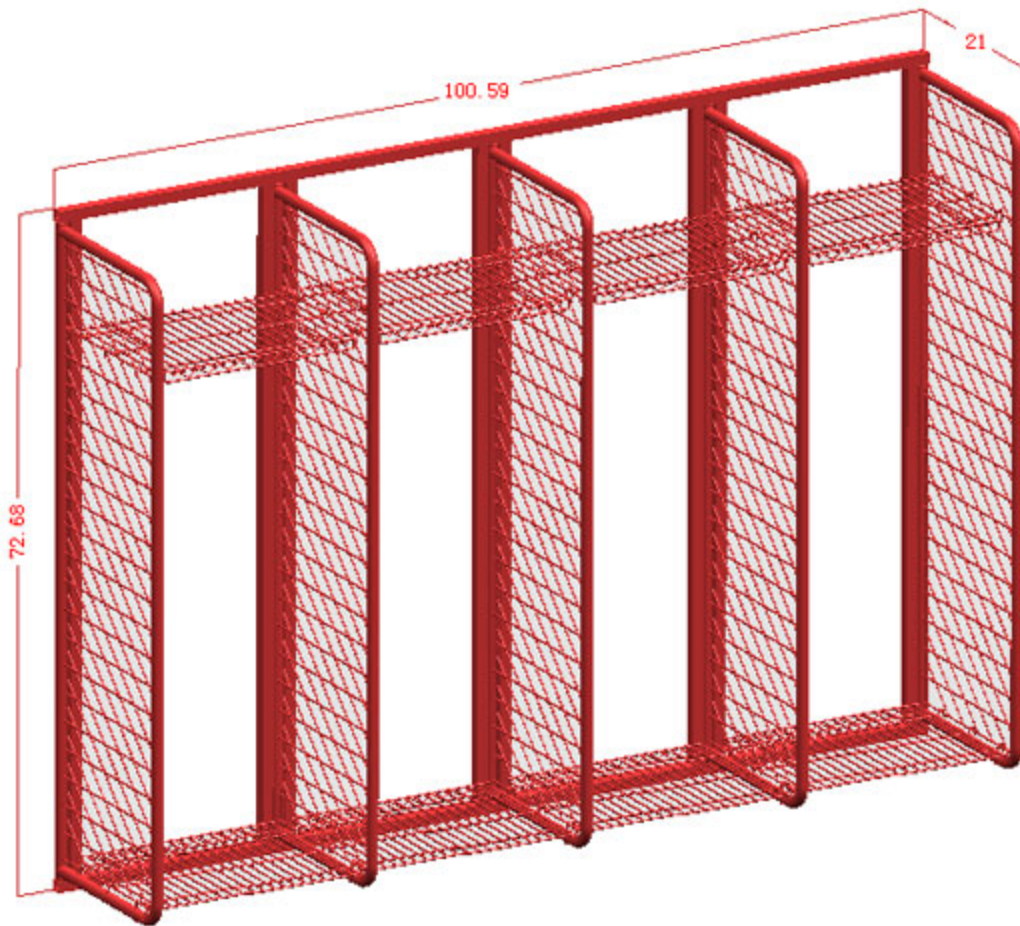

24" Compartment Red Rack

Add-On Width is 24.84" when Interlock is Inserted Below

After interlock is inserted overall width of
two compartments is 50.90"

After interlock is inserted overall width of two compartments is 50.90"

2 Lockers With Security Option