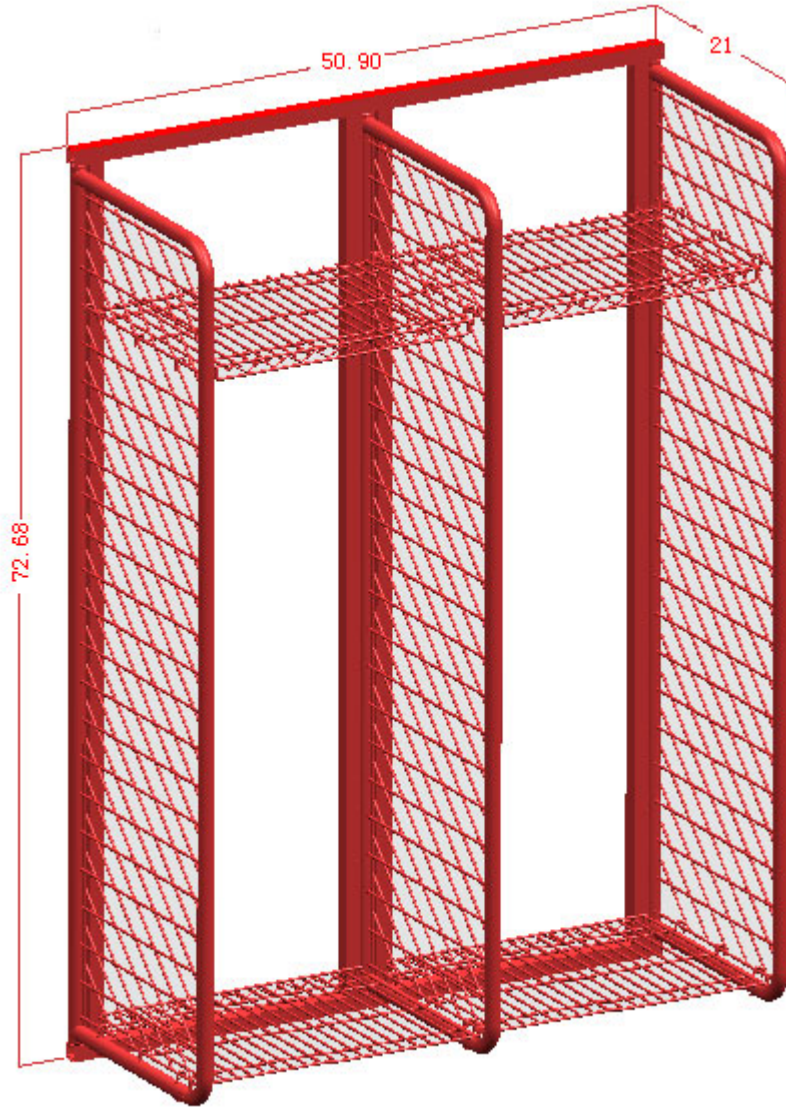

24" Compartment Red Rack

Add-On Width is 24.84" when Interlock is Inserted Below

After interlock is inserted overall width of
two compartments is 50.90"

After interlock is inserted overall width of two compartments is 50.90"

2 Lockers With Security Option