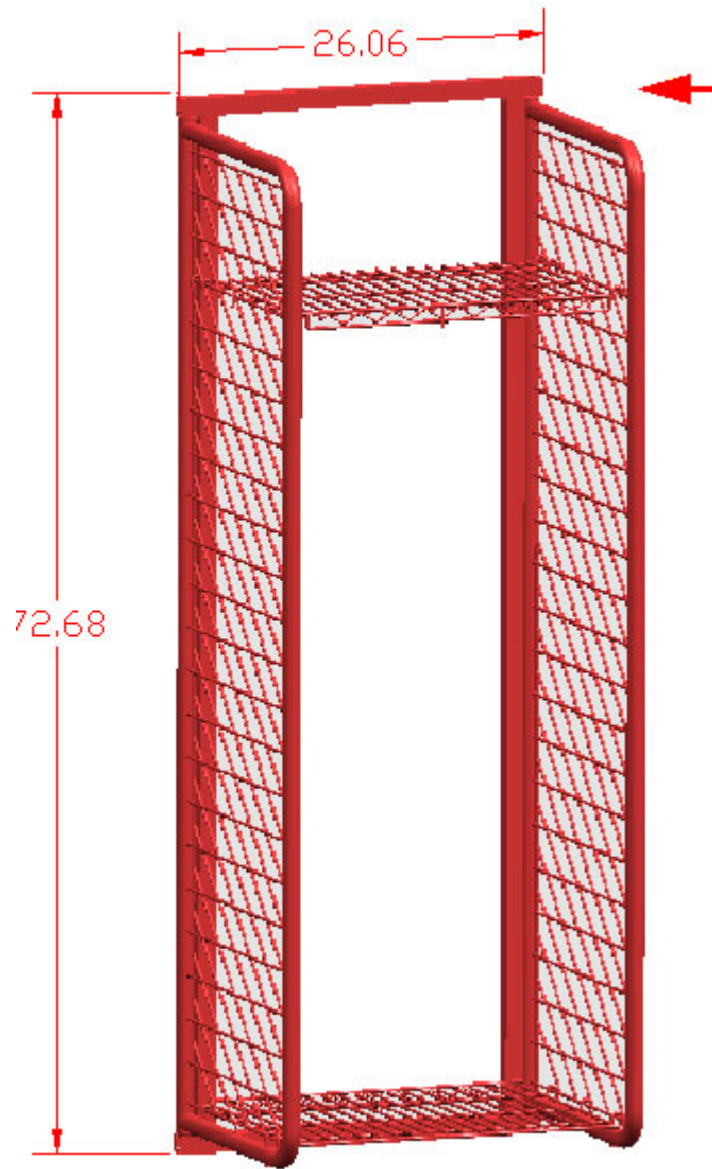

24" Compartment Red Rack

Add-On Width is 24.84" when Interlock is Inserted Below

After interlock is inserted overall width of
two compartments is 50.90"

After interlock is inserted overall width of two compartments is 50.90"

2 Lockers With Security Option