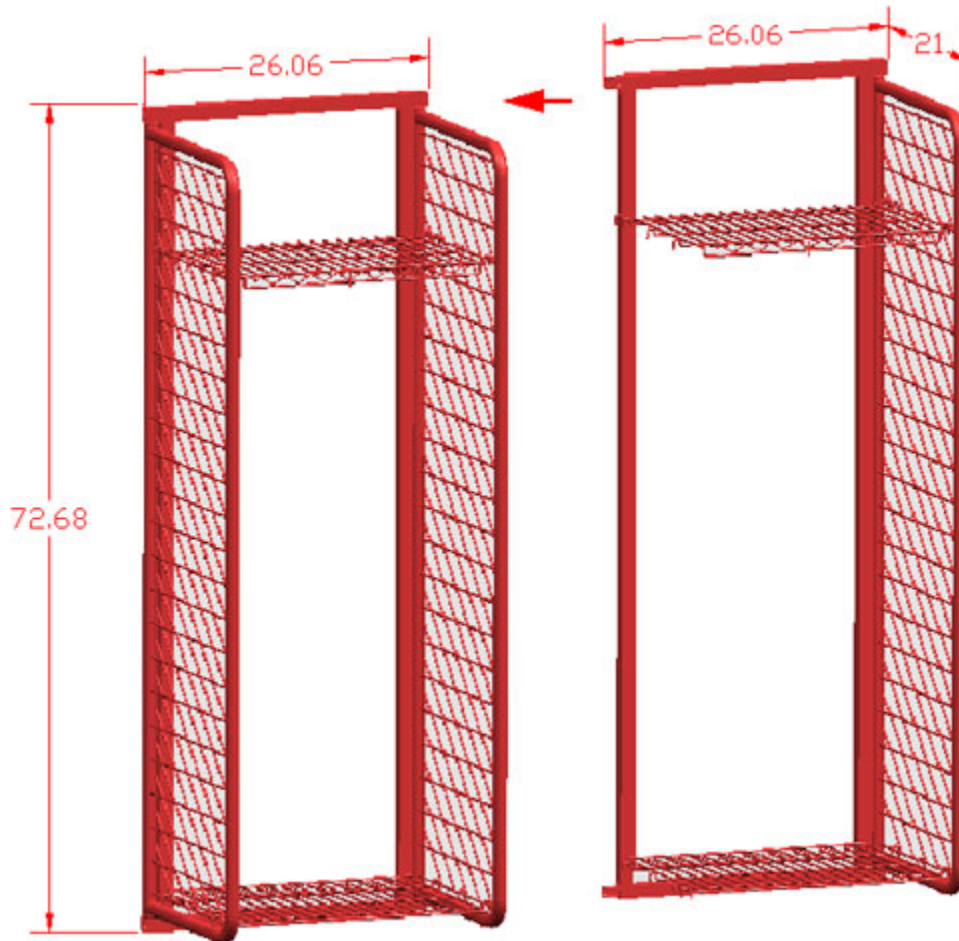

24" Compartment Red Rack

Add-On Width is 24.84" when Interlock is Inserted Below

After interlock is inserted overall width of
two compartments is 50.90"

After interlock is inserted overall width of two compartments is 50.90"

2 Lockers With Security Option